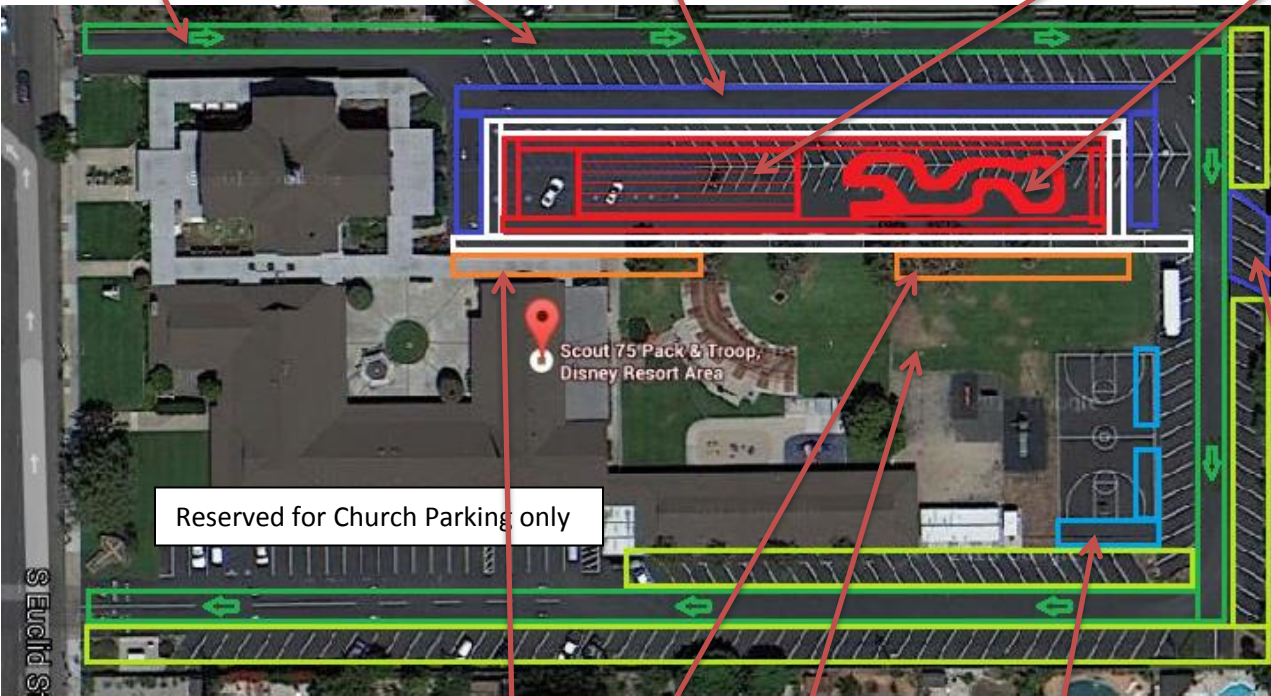

Scout 75 Fest
Pushcart Drag Race & Obstacle Course
Contact Miguel Diazleal, Pack 75 & Troop 75 Chairman
(714) 277-6548
First Presbyterian Church of Garden Grove
11832 Euclid St. Garden Grove, CA 92840

Traffic: All vehicles will flow in one direction only as is the normal traffic flow of the property parking lot.

Blue areas are spectator and tent areas for EZ Ups or umbrellas and chairs.

There are 2 race areas. A drag race straight area & an obstacle course area.

Reserved for Church Parking only

Event Parking: East & South walls & along the back area of pre-school & against basketball court fence

Premium \$10 Seating

Booths & Games

Handicapped Parking

Scout Activities Area

Scout 75 Fest will take place entirely on the grounds of First Presbyterian Church. We have 112 parking spots which is plenty since multiple people come in cars. The event will run from 8 AM to 12 PM.